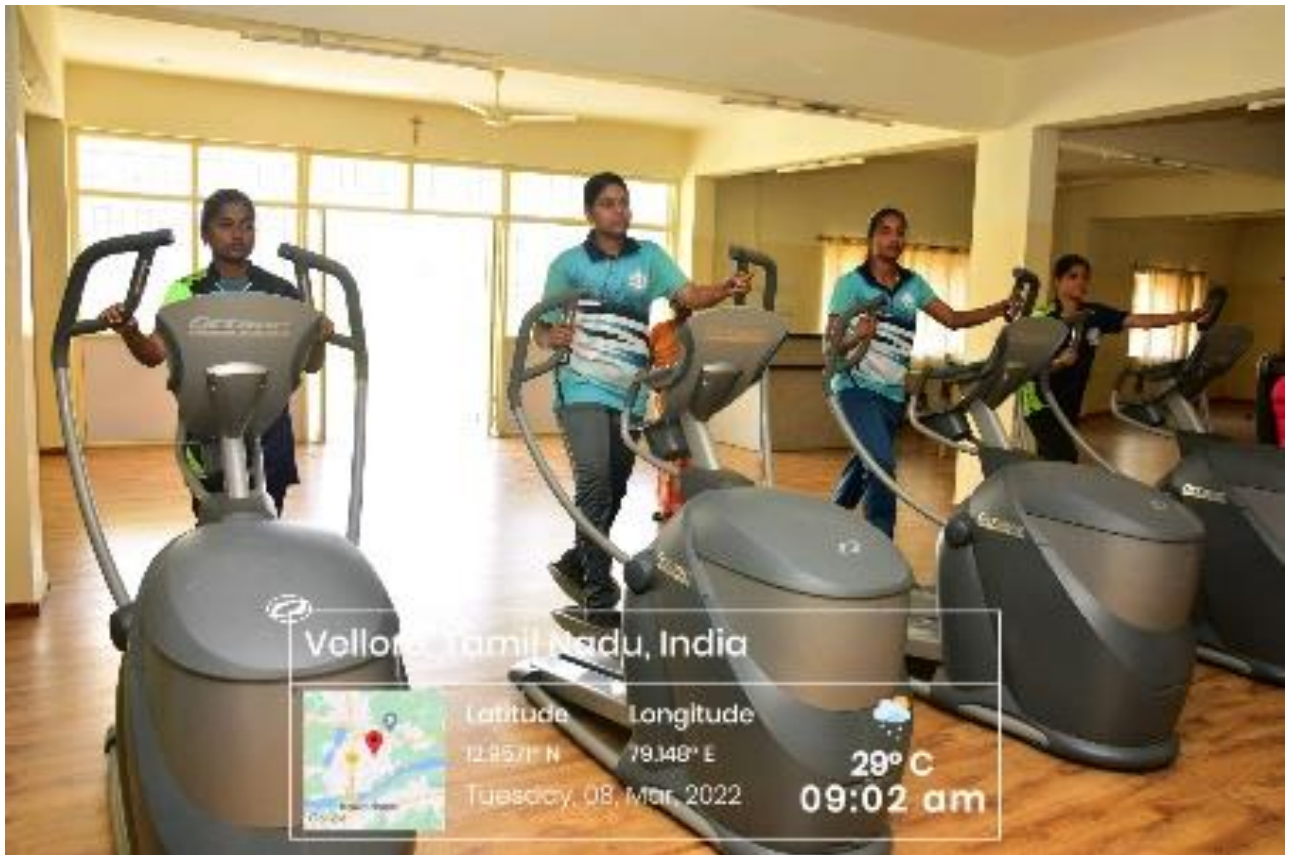

CCTV SURVEILLANCE-LIBRARY

FITNESS CENTER/GYM

STUDENTS USING GYM FOR FITNESS

STUDENTS USING GYM FOR FITNESS

STUDENTS USING GYM FOR FITNESS

STUDENTS USING GYM FOR FITNESS

DRINKING WATER FACILITIES

DRINKING WATER FACILITIES

RFID- LIBRARY

FACE READER BIOMETRIC

AUDIO LIBRARY

ELEVATOR FACILITY AT ADMINISTRATIVE BLOCK

ELEVATOR FACILITY AT LIBRARY BLOCK

AUXILIUM FOOD CORNER

CANTEEN

Vellore, Tamil Nadu, India