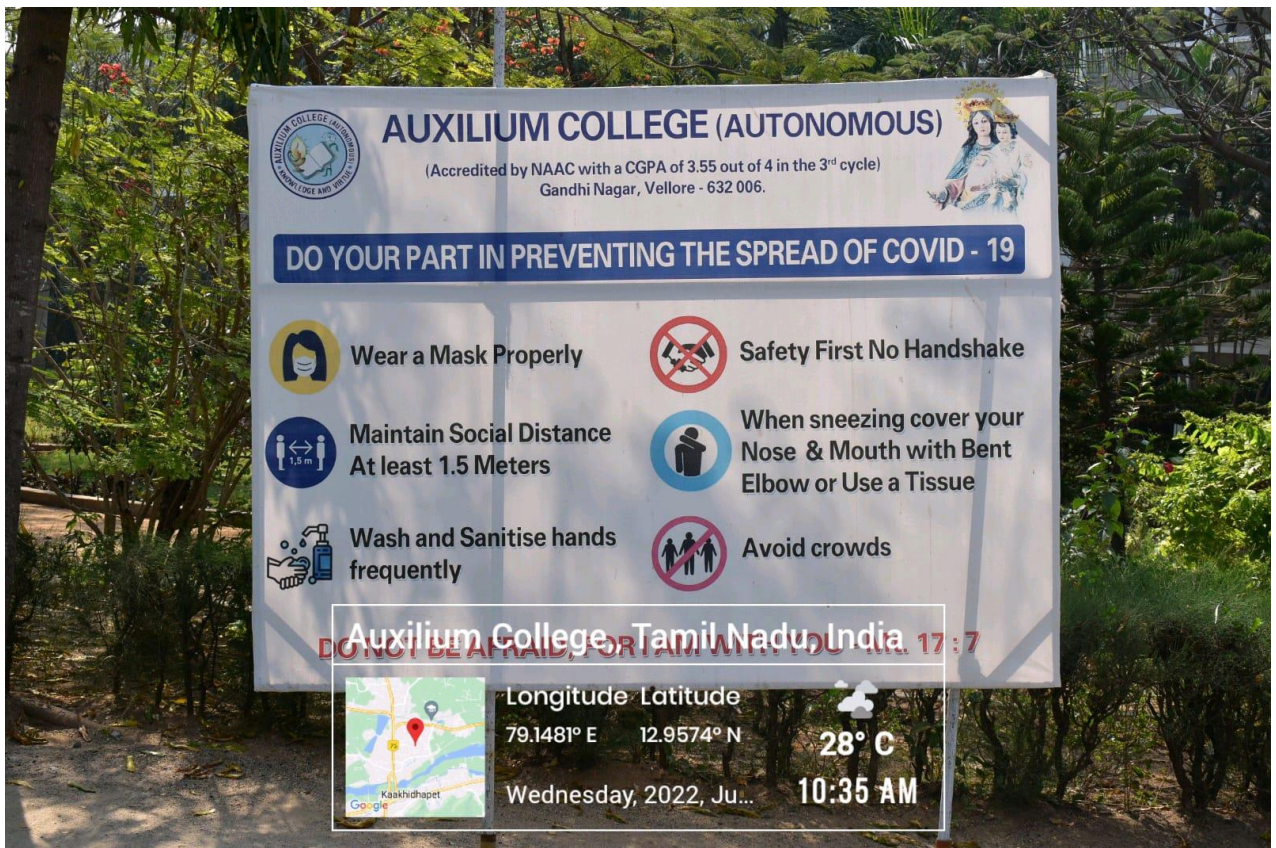

COVID PROTOCOLS AT COLLEGE ENTRANCE

COVID PROTOCOLS

PARKING SHED-STAFF

PARKING SHED-STUDENTS

SICK ROOM

PARLOUR

SANITARY NAPKIN VENDING MACHINE

INCINERATOR