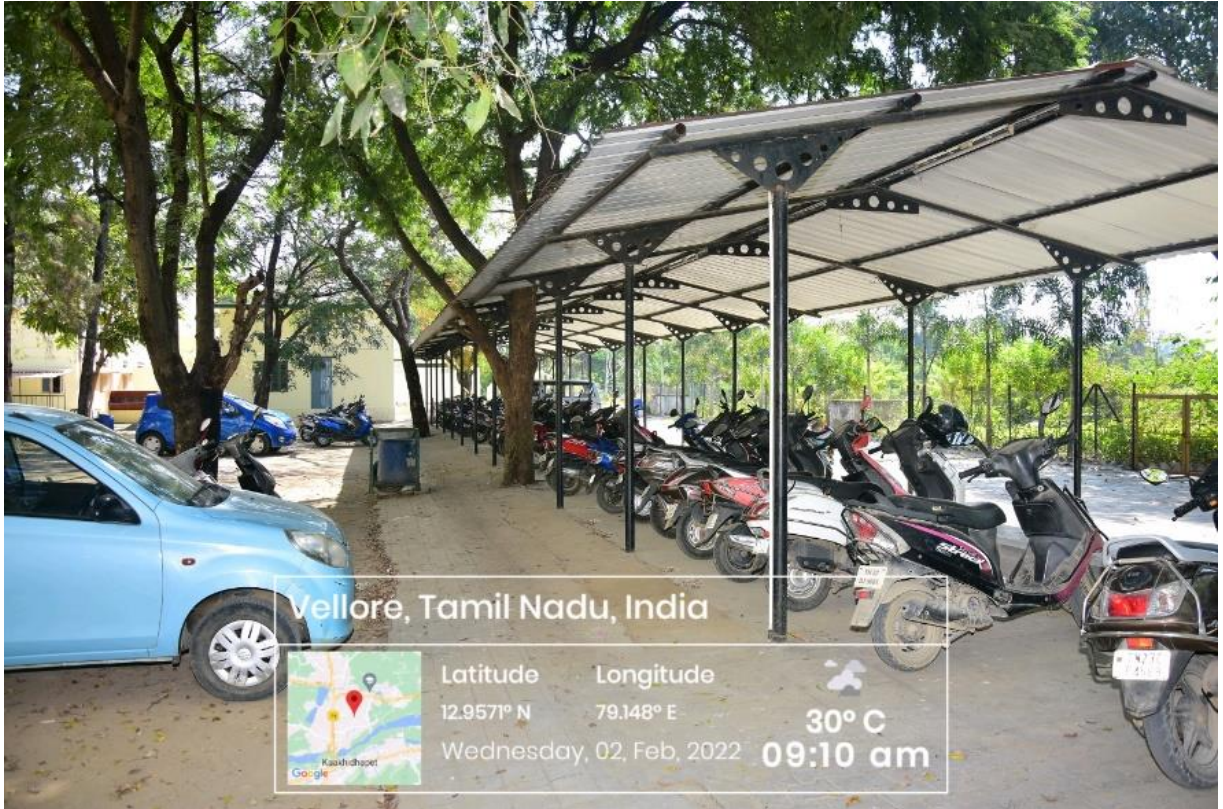

PARKING SHED-STAFF